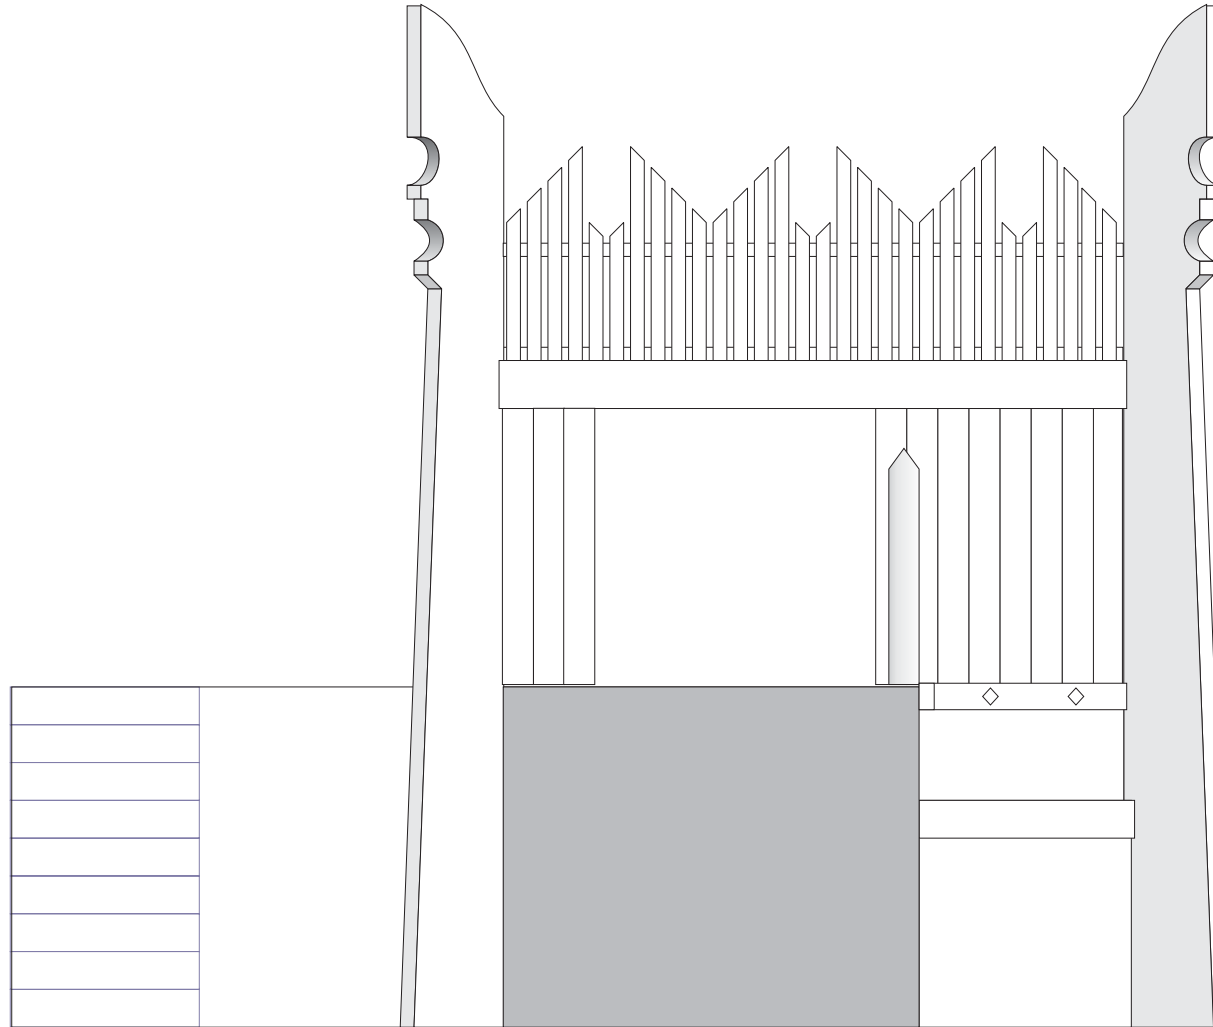

Edoras Watch Tower

Copyright 2003 Alan Harrison

Front Elevation

Permission is granted to photocopy this sheet for personal use

Edoras Watch Tower

Copyright 2003 Alan Harrison

Side Elevation

Permission is granted to photocopy this sheet for personal use

Edoras Watch Tower

Copyright 2003 Alan Harrison

Rear Elevation

Permission is granted to photocopy this sheet for personal use

Edoras Watch Tower

Copyright 2003 Alan Harrison

Plan View

Edoras Watch Tower

Copyright 2003 Alan Harrison

Wooden Defensive Works

Section View

Card Overlays

Step Templates

Base Floor

Base Floor

Two Storey Watch Tower

Single Storey Watch Tower
with internal stairway